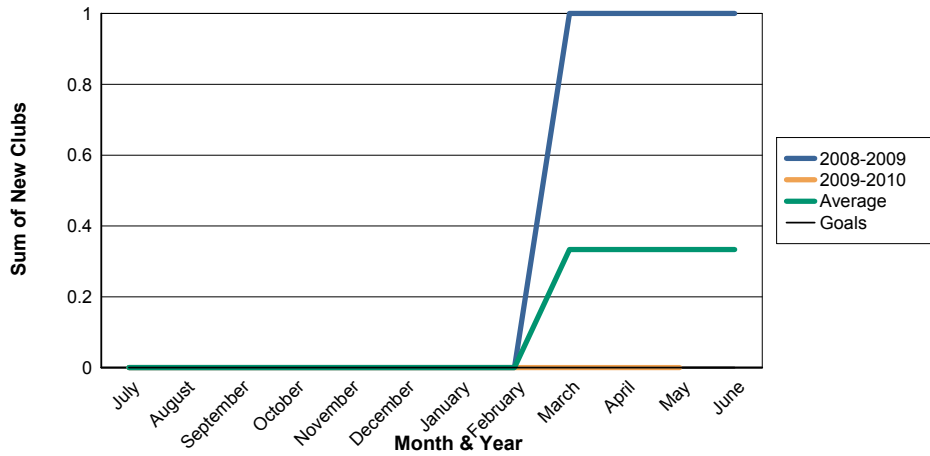

3 Year Comparisons for GMT Constitutional Area 1

By GMT District

As of May 2010

Sum of New Clubs/ Month & Year

For District 13 C

Sum of Dropped Clubs/ Month & Year

For District 13 C

Sum of Net Clubs/ Month & Year