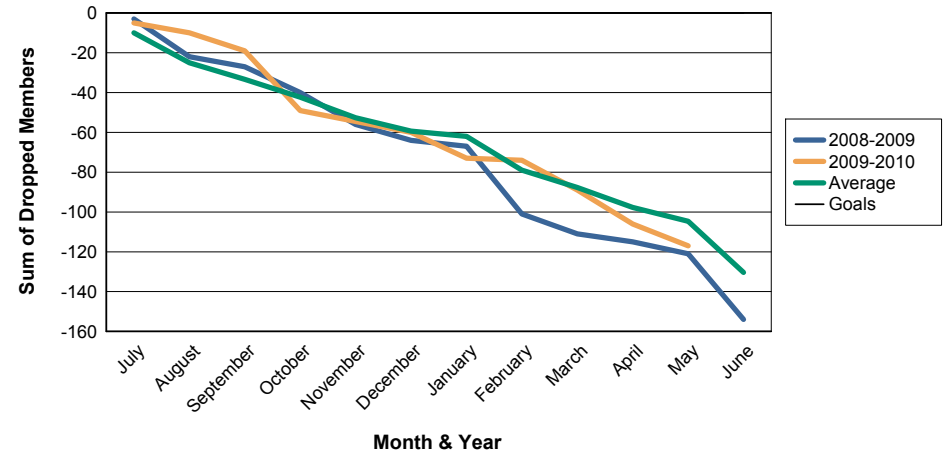

For District 13 C

Sum of Charter Members/ Month & Year

For District 13 C

3 Year Comparisons for GMT Constitutional Area 1

By GMT District

As of May 2010

Sum of New Members/ Month & Year

For District 13 C

Sum of Dropped Members/ Month & Year

For District 13 C

Sum of Net Members/ Month & Year

For District 13 C