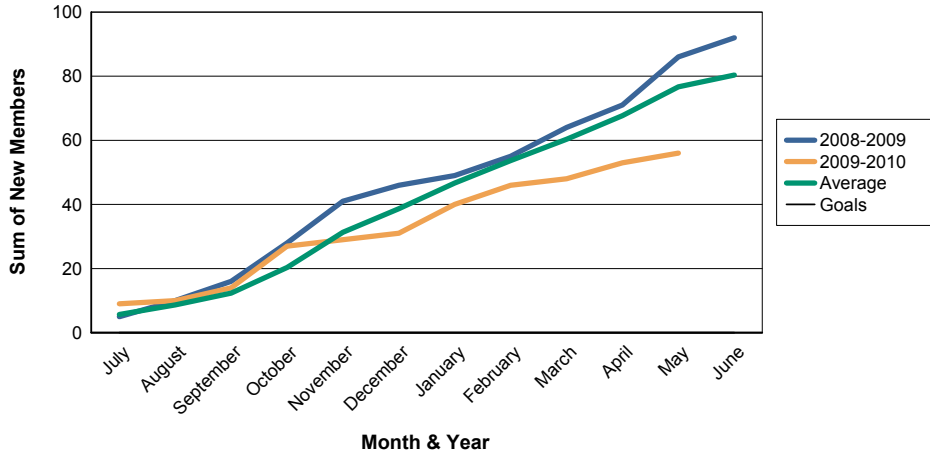

For District 13 C

Sum of Charter Members/ Month & Year

For District 13 C

3 Year Comparisons for GMT Constitutional Area 1

By GMT District

As of May 2010

Sum of New Members/ Month & Year

For District 13 C

Sum of Dropped Members/ Month & Year

For District 13 C

Sum of Net Members/ Month & Year

For District 13 C