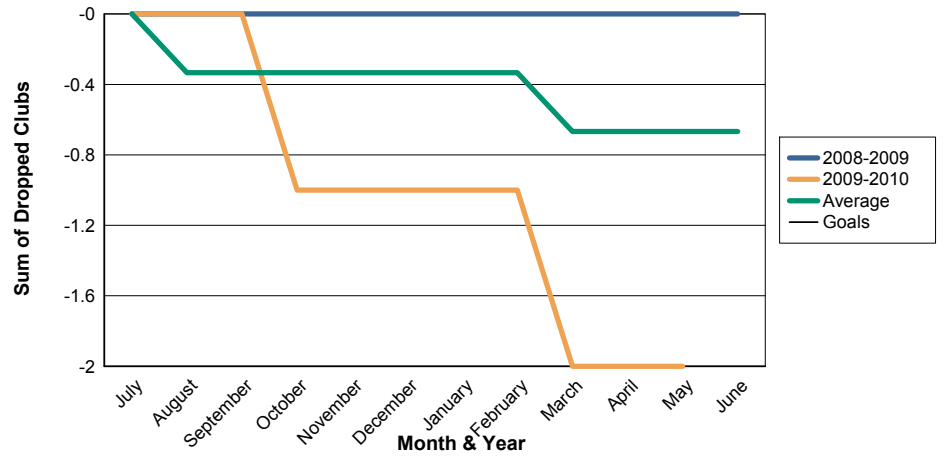

3 Year Comparisons for GMT Constitutional Area 1

By GMT District

As of May 2010

Sum of New Clubs/ Month & Year

For District 13 C

Sum of Dropped Clubs/ Month & Year

For District 13 C

Sum of Net Clubs/ Month & Year