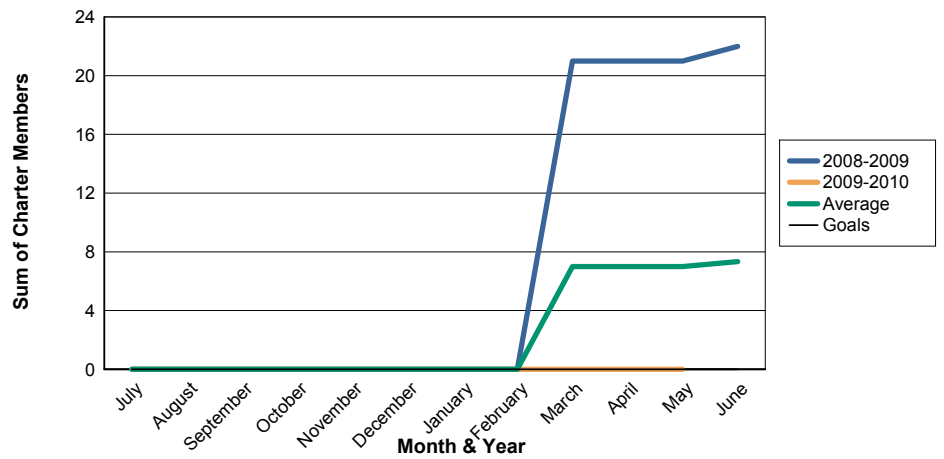

Sum of Charter Members/ Month & Year

For District 13 C