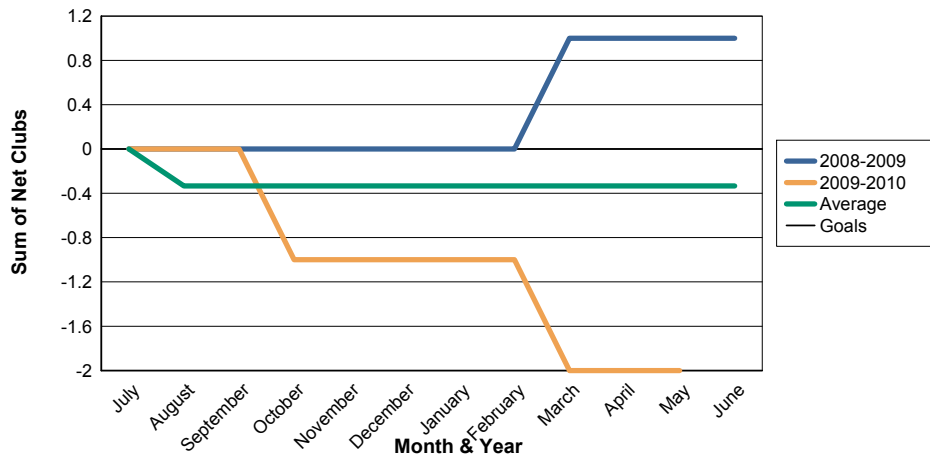

Sum of Net Clubs/ Month & Year

For District 13 C